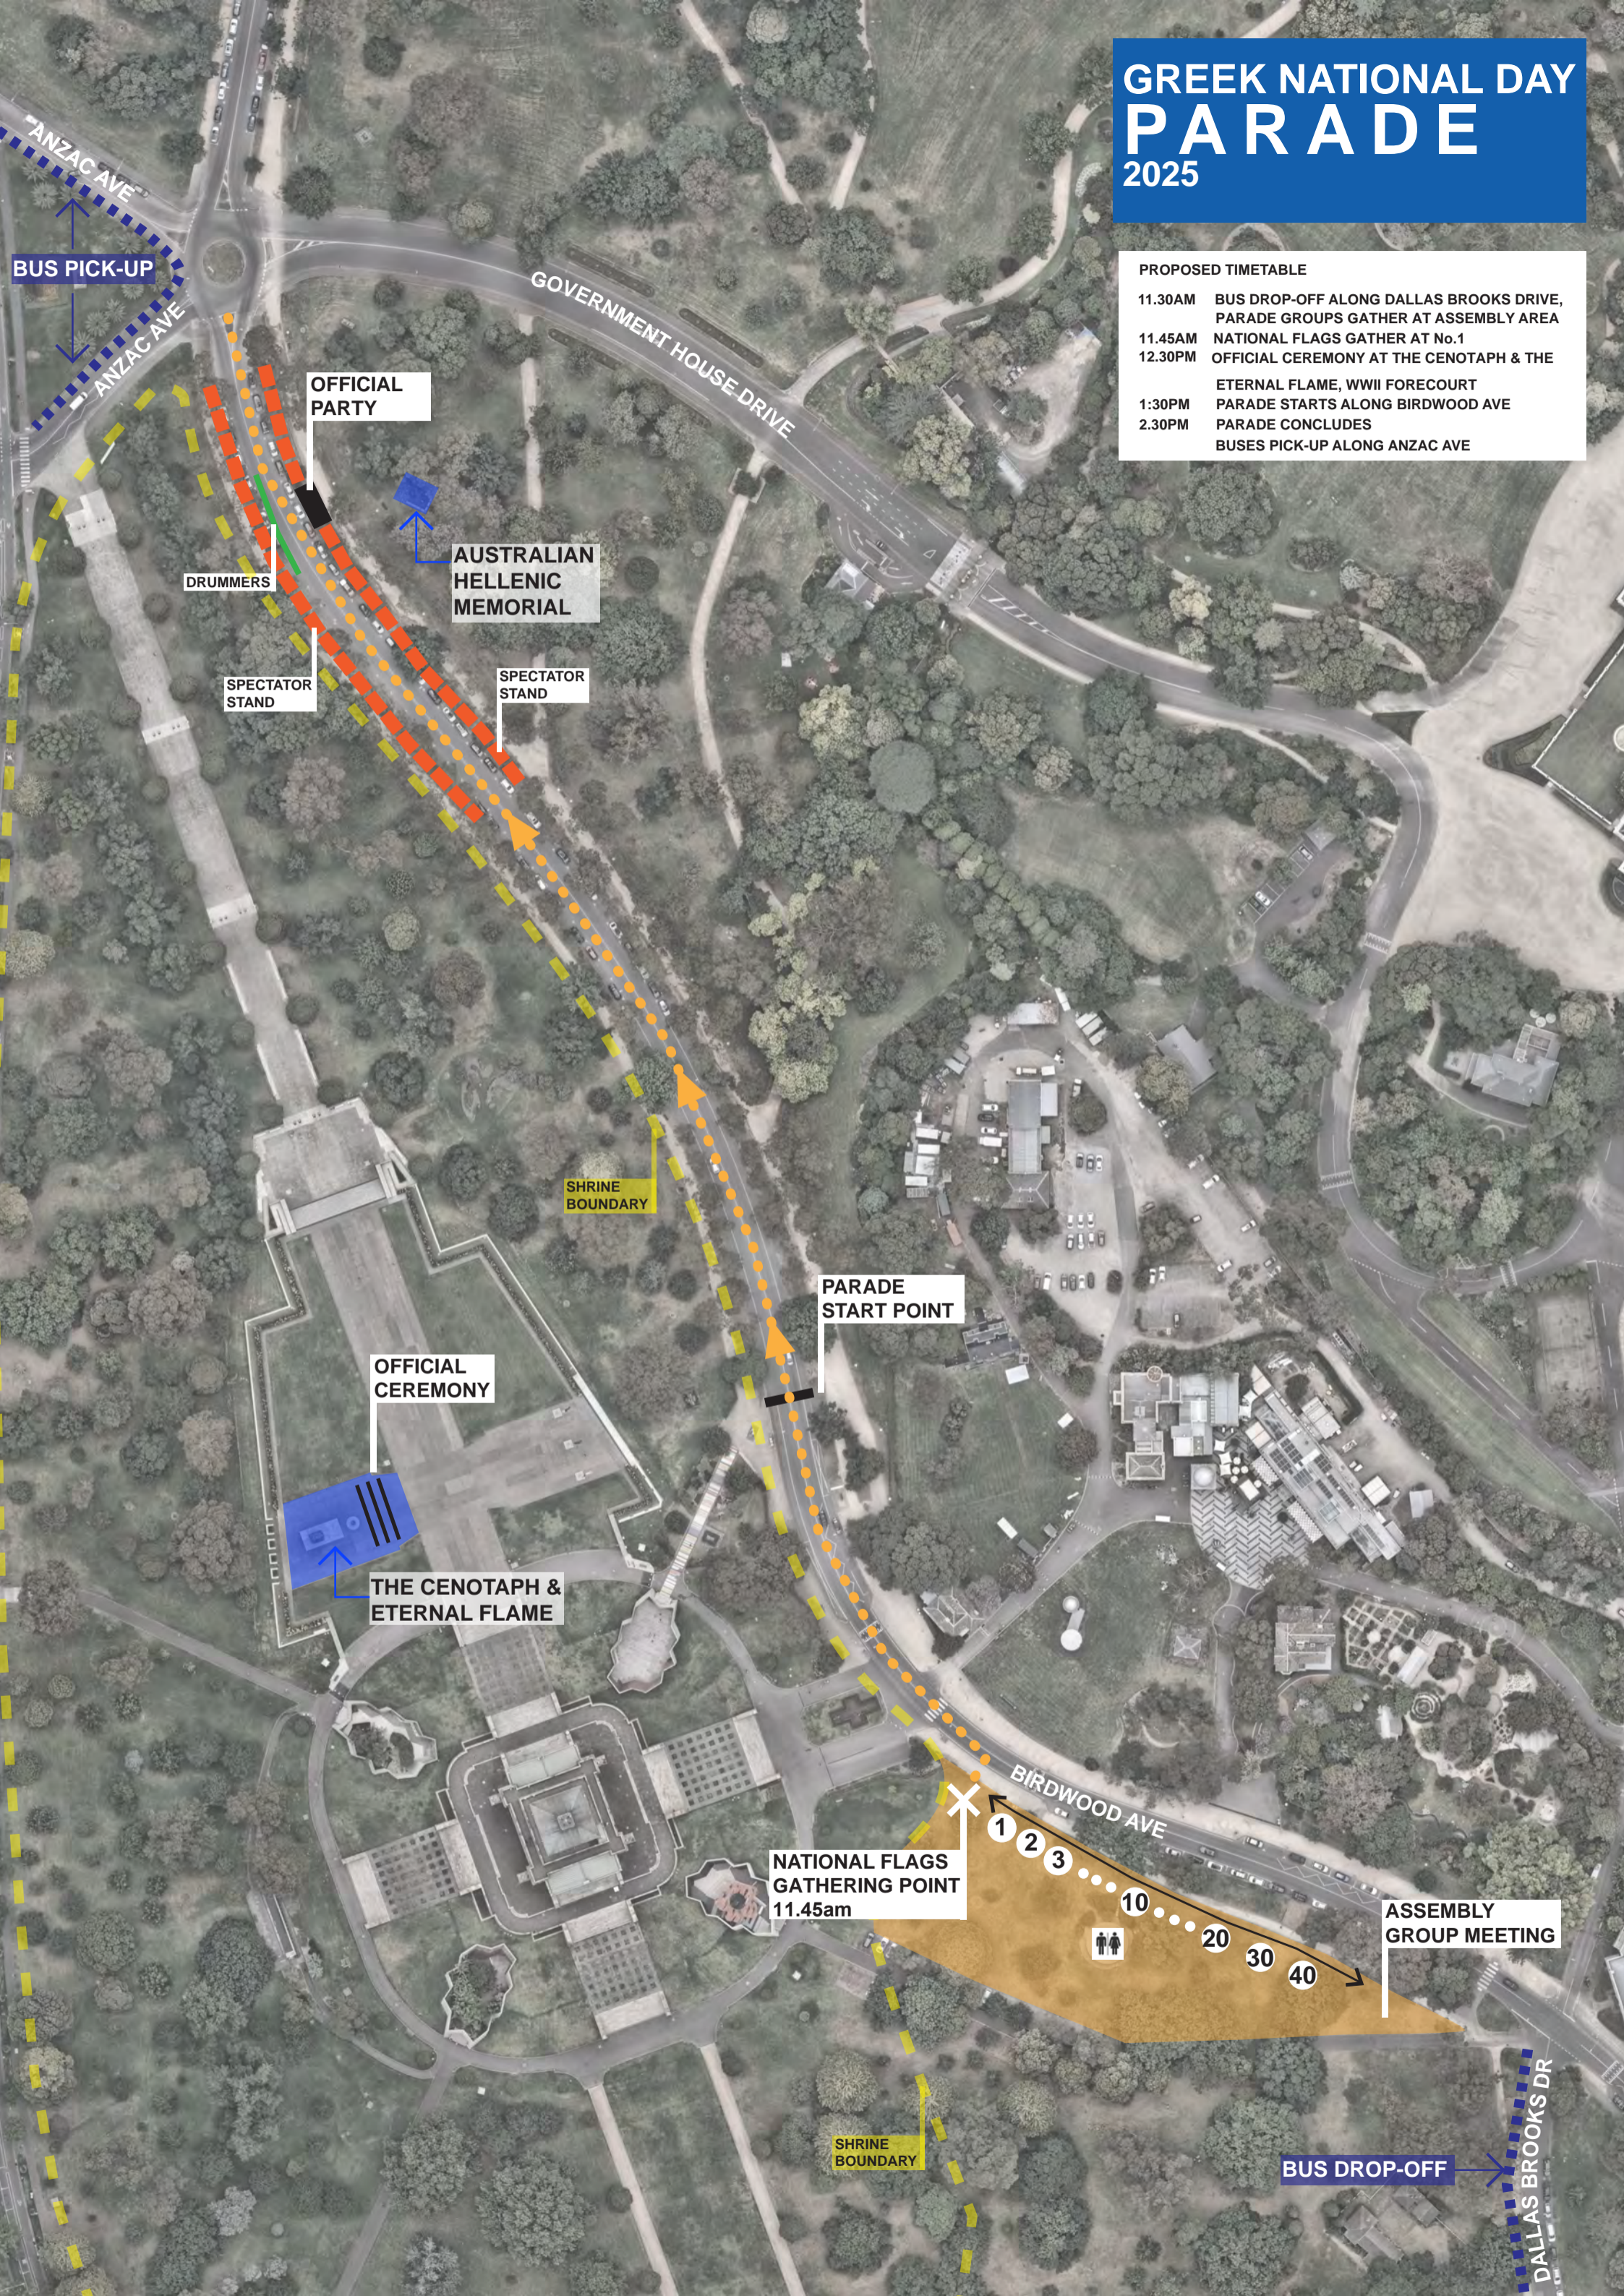

GREEK NATIONAL DAY PARADE 2025

PROPOSED TIMETABLE

11.30AM	BUS DROP-OFF ALONG DALLAS BROOKS DRIVE, PARADE GROUPS GATHER AT ASSEMBLY AREA
11.45AM	NATIONAL FLAGS GATHER AT No.1
12.30PM	OFFICIAL CEREMONY AT THE CENOTAPH & THE ETERNAL FLAME, WWII FORECOURT
1:30PM	PARADE STARTS ALONG BIRDWOOD AVE
2.30PM	PARADE CONCLUDES
	BUSES PICK-UP ALONG ANZAC AVE

OFFICIAL PARTY

AUSTRALIAN HELLENIC MEMORIAL

DRUMMERS

SPECTATOR STAND

SPECTATOR STAND

SHRINE BOUNDARY

PARADE START POINT

OFFICIAL CEREMONY

THE CENOTAPH & ETERNAL FLAME

NATIONAL FLAGS GATHERING POINT 11.45am

ASSEMBLY GROUP MEETING

SHRINE BOUNDARY

BUS DROP-OFF

DALLAS BROOKS DR

ANZAC AVE

GOVERNMENT HOUSE DRIVE

BIRDWOOD AVE

1 2 3 10 20 30 40